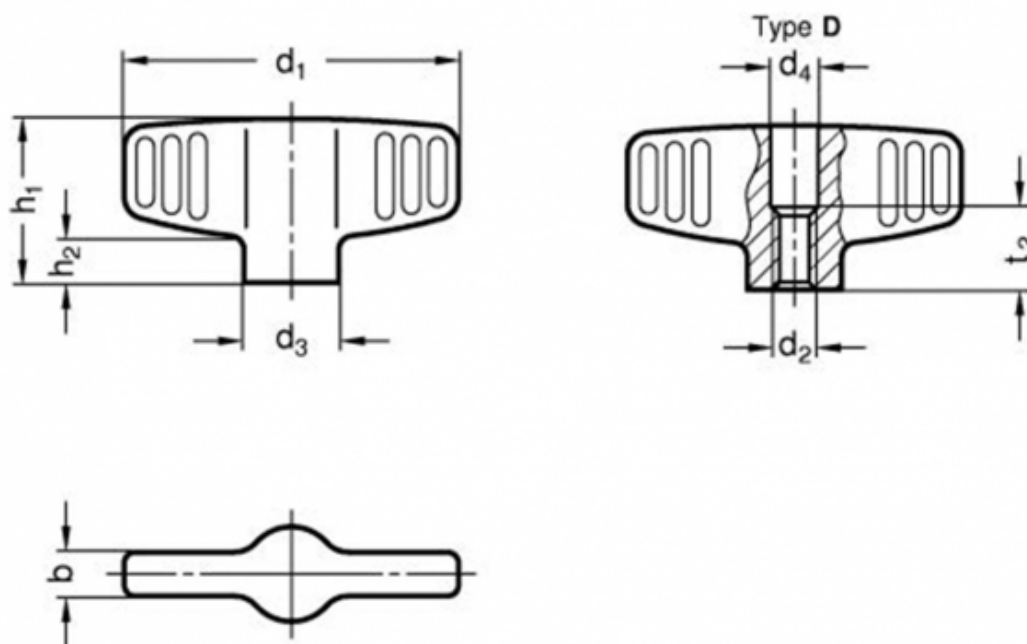

Article number: 2083458M10DMT

Description: E+G Wing nuts GN 834-58-M10-D-MT

Measures

b = 7

d1 = 58

d2 = M10

d3 = 16

d4 = 10.5

h1 = 26.5

h2 = 7

t2 = 13

Weight in (g) = 70